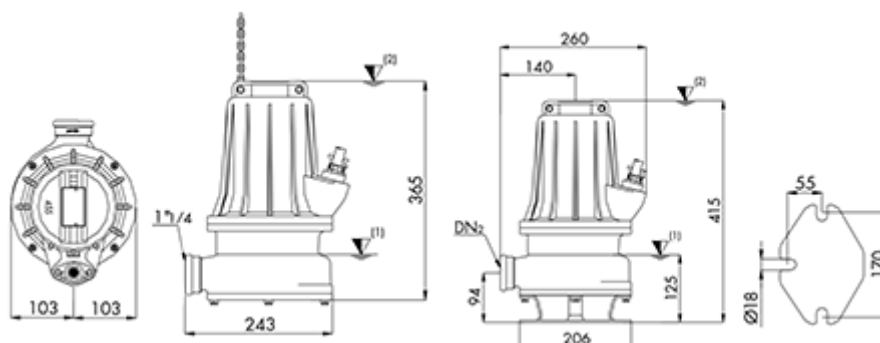

Data Sheet

Article number: 71662023000503

Description: Dreno sewage pump Semi GT 50/2/125 C.160
2,3 3x400V 50HZ discharge G2"

Measures

Version = Type GM/GT 32/2/125 C.155 & GM/GT 32/2/125 C.160